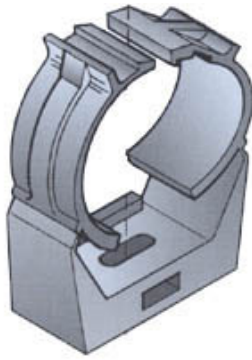

CC-78-2

Clic clamp for RADIAFLEX® 7/8" Black

Clic Clamp, 7/8" RADIAFLEX Black

Features / Benefits

Safe and efficient installation of RADIAFLEX® cable with clic-clamps. Simple mounting by using wall plugs and screws. Simply push in by hand, clamp will grip and lock by applying slight pressure.

- Black Polyamide
- Halogen Free
- Fire Class UL94HB
- UL746C rated material suitable for outdoor applications

Technical Features

GENERAL SPECIFICATIONS

Product Type	Hanger
Hanger Type	Clic clamp
Cable Type	Radiating Cable
Color	Black