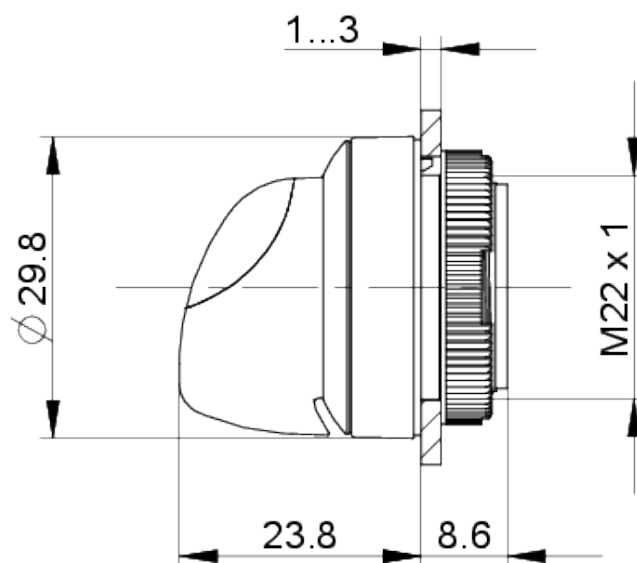

drawings

Dimensioned drawing