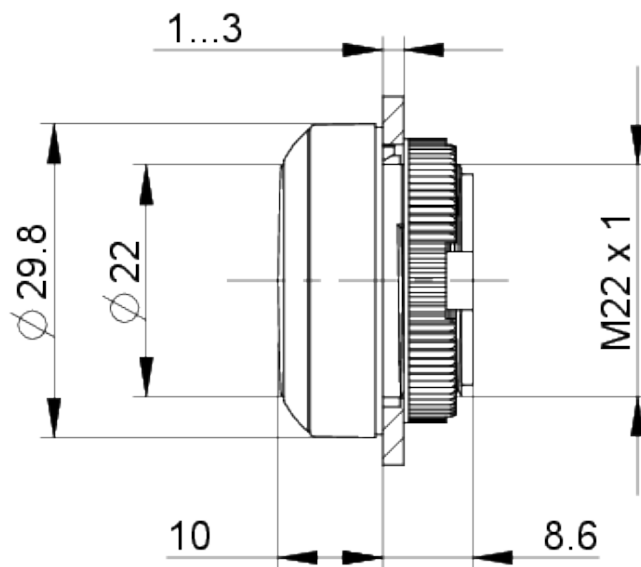

drawings

Dimensioned drawing