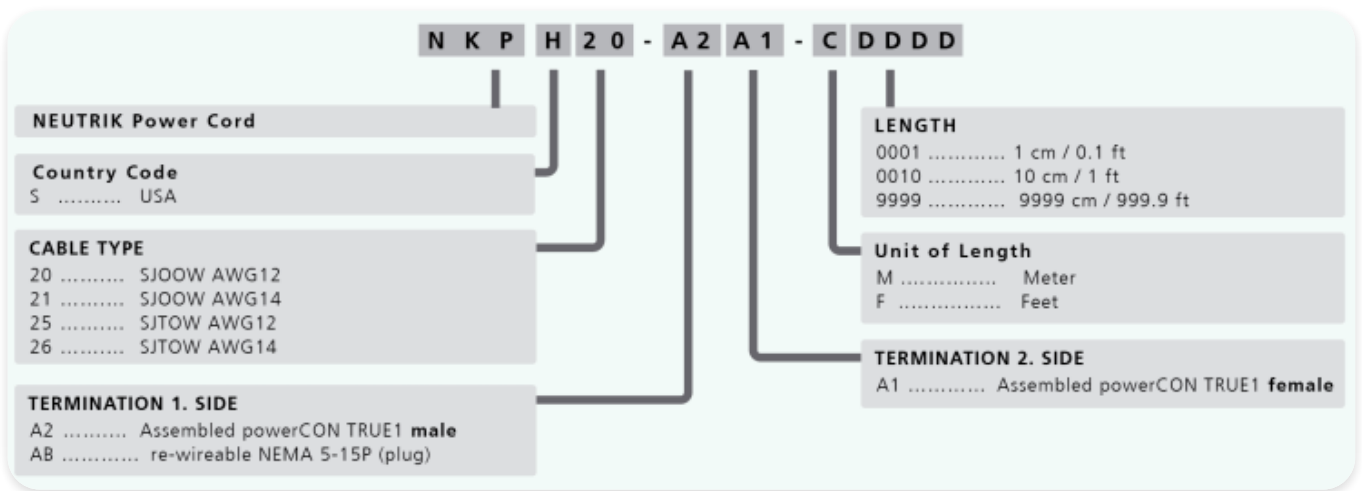

powerCON TRUE1 – NEMA 5-15 cordset rewirable (UL-compliant)

NEUTRIK® cables with re-wireable NEMA 5-15P plug to powerCON® TRUE1® and high-quality SJOOW or SJTOW cables. Ideally suited for stages and events.

Fully compliant with all applicable versions of UL 817. Available in the U.S.

Features & Benefits

- ✓ Cord sets with NEMA 5-15P to powerCON® TRUE1 female connectors
- ✓ High-quality, rubber-insulated SJOOW cables (SJTOW cables available on request)
- ✓ Available with AWG12 conductor cross section (AWG14 on request)
- ✓ Fitted with powerCON® connectors (NAC3F-TRUE1*), tested according to UL498 and UL 60320-1
- ✓ Ruggedized powerCON® connectors with Circuit Breaking Capacity (CBC)
- ✓ High-quality NEMA 5-15P connectors
- ✓ Rated IP20 for limited dust and water protection
- ✓ Fully compliant with UL 817

Article Variations

Article name	Details	Order code
NKPS20-ABA1-F0060	6 feet, SJOOW AWG12, NEMA 5-15P, powerCON® TRUE 1® TOP (f)	1040696
NKPS20-ABA1-F0100	10 feet, SJOOW AWG12, NEMA 5-15P, powerCON® TRUE1® TOP (f)	1040697
NKPS20-ABA1-F0250	25 feet, SJOOW AWG12, NEMA 5-15P, powerCON® TRUE1® TOP (f)	1040698

Type Descriptions

powerCON TRUE1 - NEMA 5-15 cordset rewirable